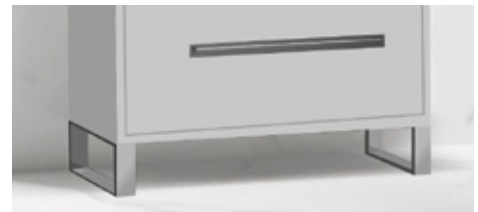

Collections

FEET OPTIONS

S-Feet