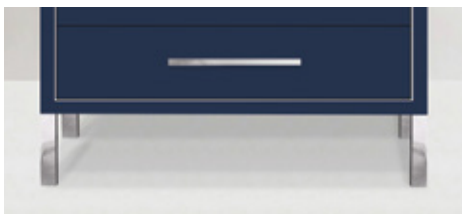

Estate 60" Single Bowl in Studio Grey

Villa 48" Double Bowl in White

Solid wood drawers with precise, dovetail corners and a warm appearance
Note: available with Natural Walnut and Oak finishes only

FEET OPTIONS